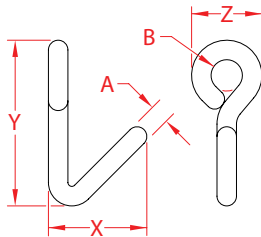

DOWNHAUL HOOK

316 STAINLESS STEEL

Import

Wire
Formed

ITEM	A	B	X (height)	Y (length)	Z (width)	WT (lb)	PACKAGING TYPE	EACH (qty)	INNER (qty)	CARTON (qty)	UPC
S0179-H008	5/16"	0.50"	1.67"	2.47"	1.12"	0.12	POLYBAG	1	10	200	791506036074
S0179-H010	3/8"	0.50"	2.20"	3.45"	1.32"	0.25	POLYBAG	1	10	150	791506036081

NOTE:

CAN BE USED IN SAILING APPLICATIONS OR AS CARGO LASHING HOOK.

ALL DIMENSIONS ARE NOMINAL (+/- 3%) AND ARE SUBJECT TO CHANGE WITHOUT NOTICE.